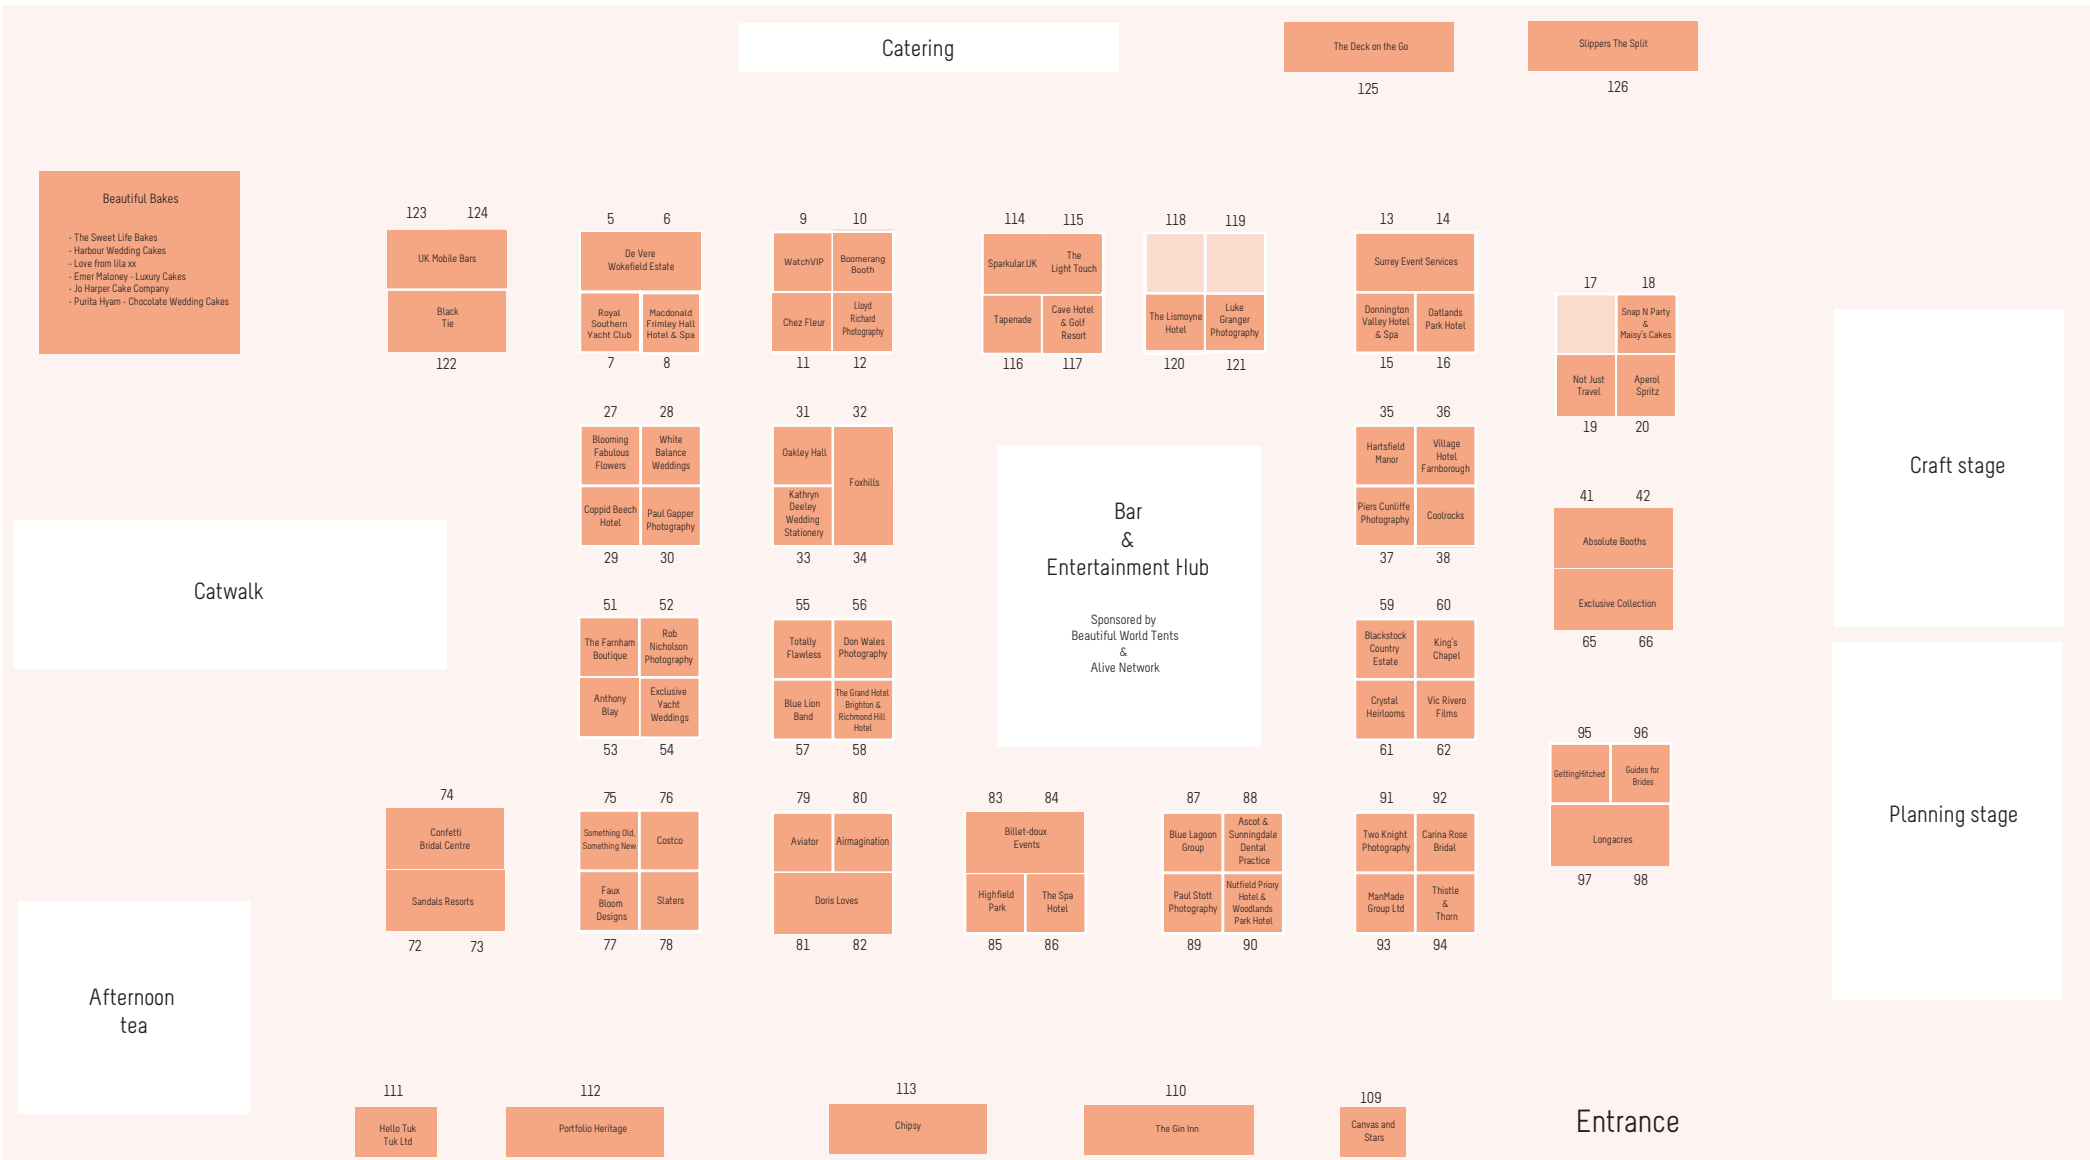

# THE SOUTH EAST Wedding Show

In partnership with  
**Hitched**  
 HITCHED.CO.UK

Show floor plan

Key:   Reserved   Booked   Available